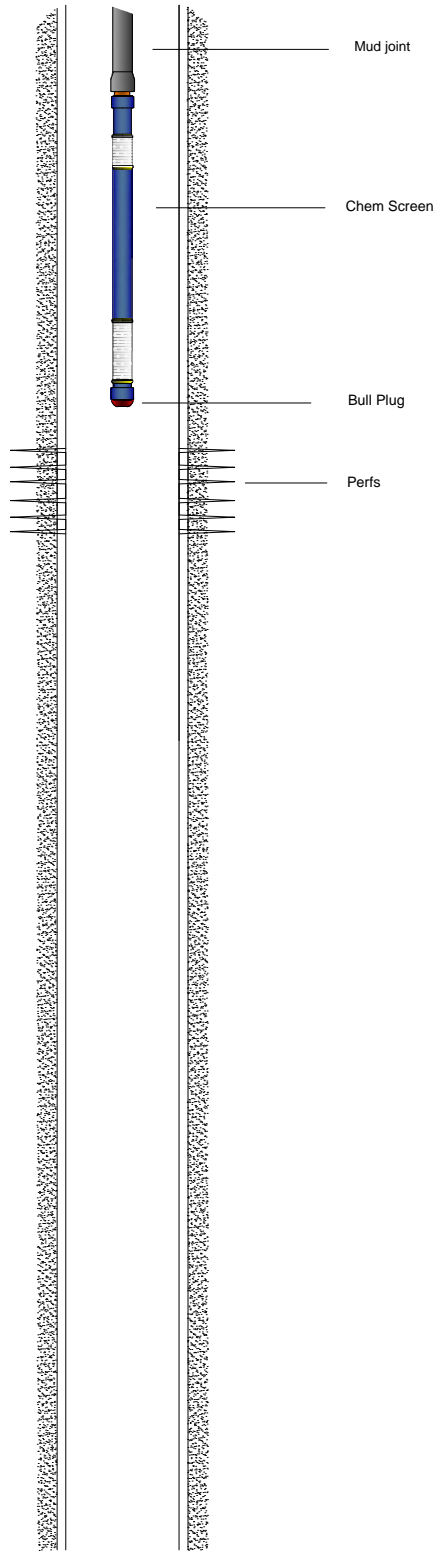

Assembly Above Mud joint

Company:
Field:
Well:

Config. 8.3.1 / Dual Body Super Gas & Sand Shield with
110' - Mud joint - Chem Screen- Bull Plug

Phone: +1 (432) 580-7111
Fax: +1 (432) 333-2015
1612 Viceroy • Odessa, TX 79763, US
ggonzalez@odessaseparator.com

Assembly Below Mud joint

Company:
 Field:
 Well:

Config. 8.3.2 / Dual Body Super Gas & Sand Shield with
 110' - Mud joint - Chem Screen- Bull Plug

ODESSA
SEPARATOR, INC.

Phone: +1 (432) 580-7111
 Fax: +1 (432) 333-2015
 1612 Viceroy • Odessa, TX 79763, US
 ggonzalez@odessaseparator.com