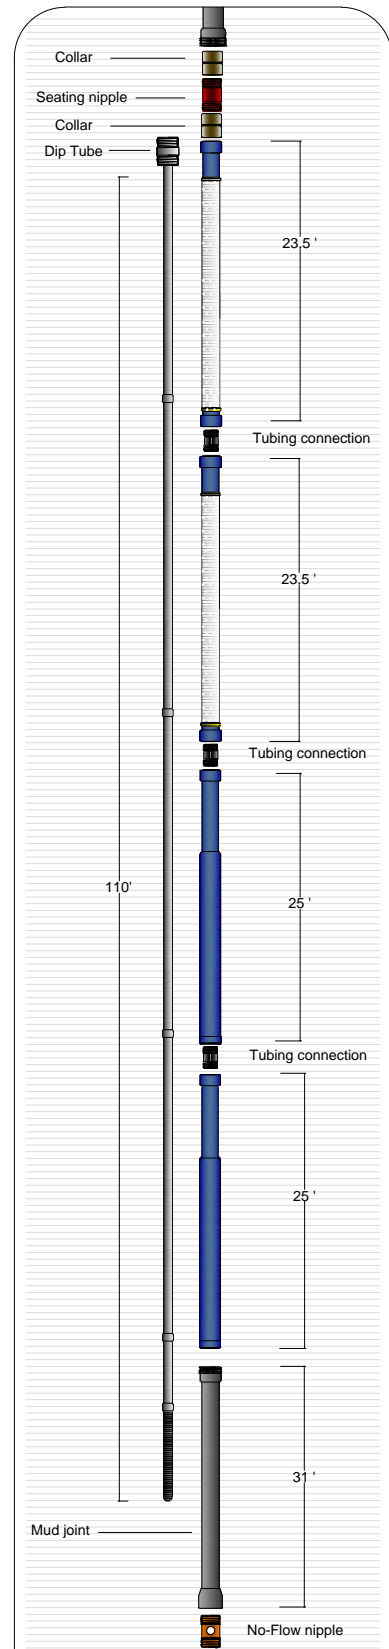

Assembly Above Mud joint

Company:
Field:
Well:

Config. 8.3.1 / Dual Body Super Gas & Sand Shield with
110' - Mud joint - Chem Screen- Bull Plug

Phone: +1 (432) 580-7111
Fax: +1 (432) 333-2015
1612 Viceroy • Odessa, TX 79763, US
ggonzalez@odessaseparator.com

Assembly Below Mud joint

Company:
 Field:
 Well:

Config. 8.3.2 / Dual Body Super Gas & Sand Shield with
 110' - Mud joint - Chem Screen- Bull Plug

ODESSA
SEPARATOR, INC.

Phone: +1 (432) 580-7111
 Fax: +1 (432) 333-2015
 1612 Viceroy • Odessa, TX 79763, US
 ggonzalez@odessaseparator.com