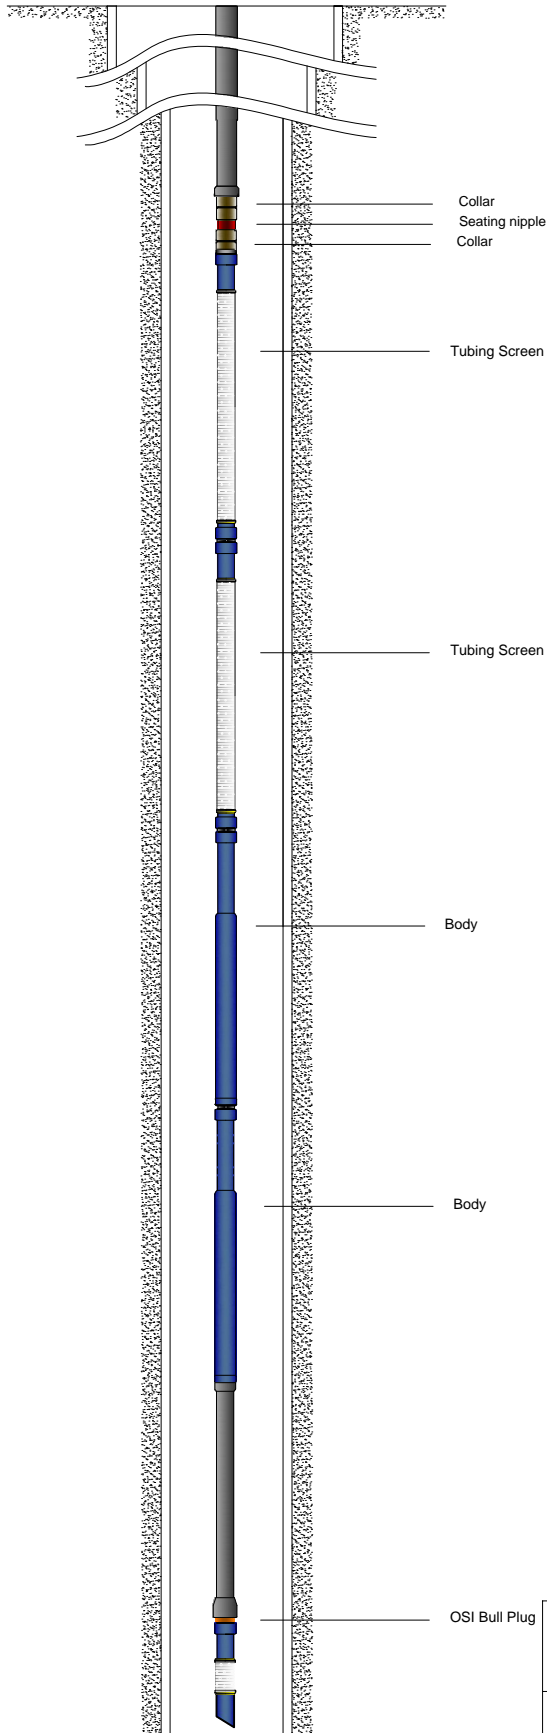

Assembly Above Mud joint

Company:
Field:
Well:

Config. 8.3.1 / Dual Body Super Gas & Sand Shield with
110' - Mud joint - Chem Screen- Bull Plug

Phone: +1 (432) 580-7111
Fax: +1 (432) 333-2015
1612 Viceroy • Odessa, TX 79763, US
ggonzalez@odessaseparator.com

Assembly Below Mud joint

Company:
 Field:
 Well:

Config. 8.3.2 / Dual Body Super Gas & Sand Shield with
 110' - Mud joint - Chem Screen- Bull Plug

ODESSA
SEPARATOR, INC.

Phone: +1 (432) 580-7111
 Fax: +1 (432) 333-2015
 1612 Viceroy • Odessa, TX 79763, US
 ggonzalez@odessaseparator.com