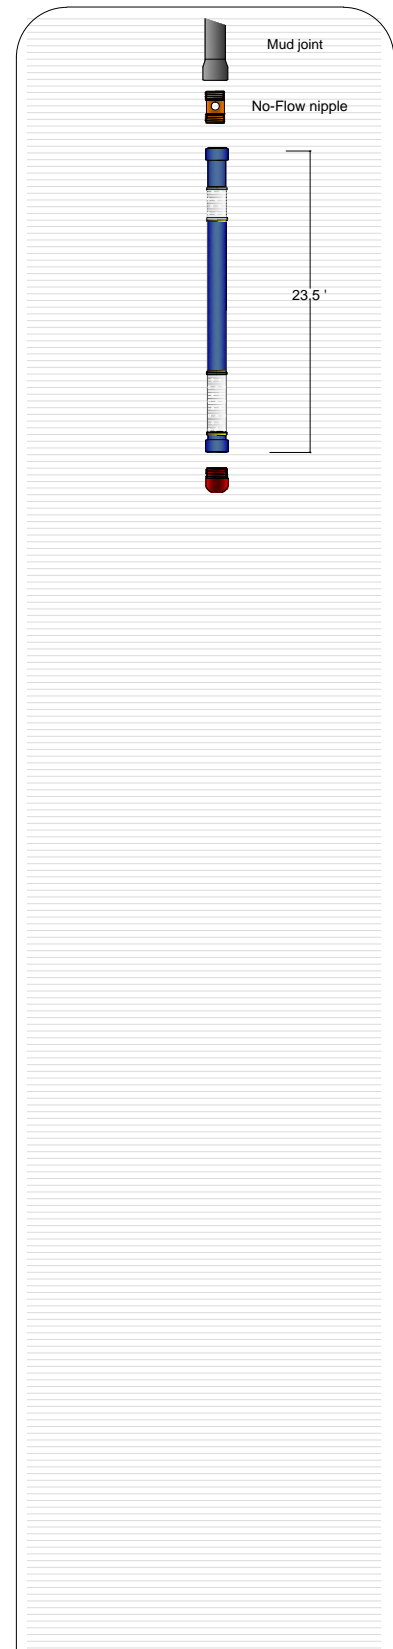

Assembly Above Mud joint

Company:
Field:
Well:

Config. 8.3.1 / Dual Body Super Gas & Sand Shield with
110' - Mud joint - Chem Screen- Bull Plug

Phone: +1 (432) 580-7111
Fax: +1 (432) 333-2015
1612 Viceroy • Odessa, TX 79763, US
ggonzalez@odessaseparator.com

Assembly Below Mud joint

Company:
 Field:
 Well:

Config. 8.3.2 / Dual Body Super Gas & Sand Shield with
 110' - Mud joint - Chem Screen- Bull Plug

ODESSA
SEPARATOR, INC.

Phone: +1 (432) 580-7111
 Fax: +1 (432) 333-2015
 1612 Viceroy • Odessa, TX 79763, US
 ggonzalez@odessaseparator.com